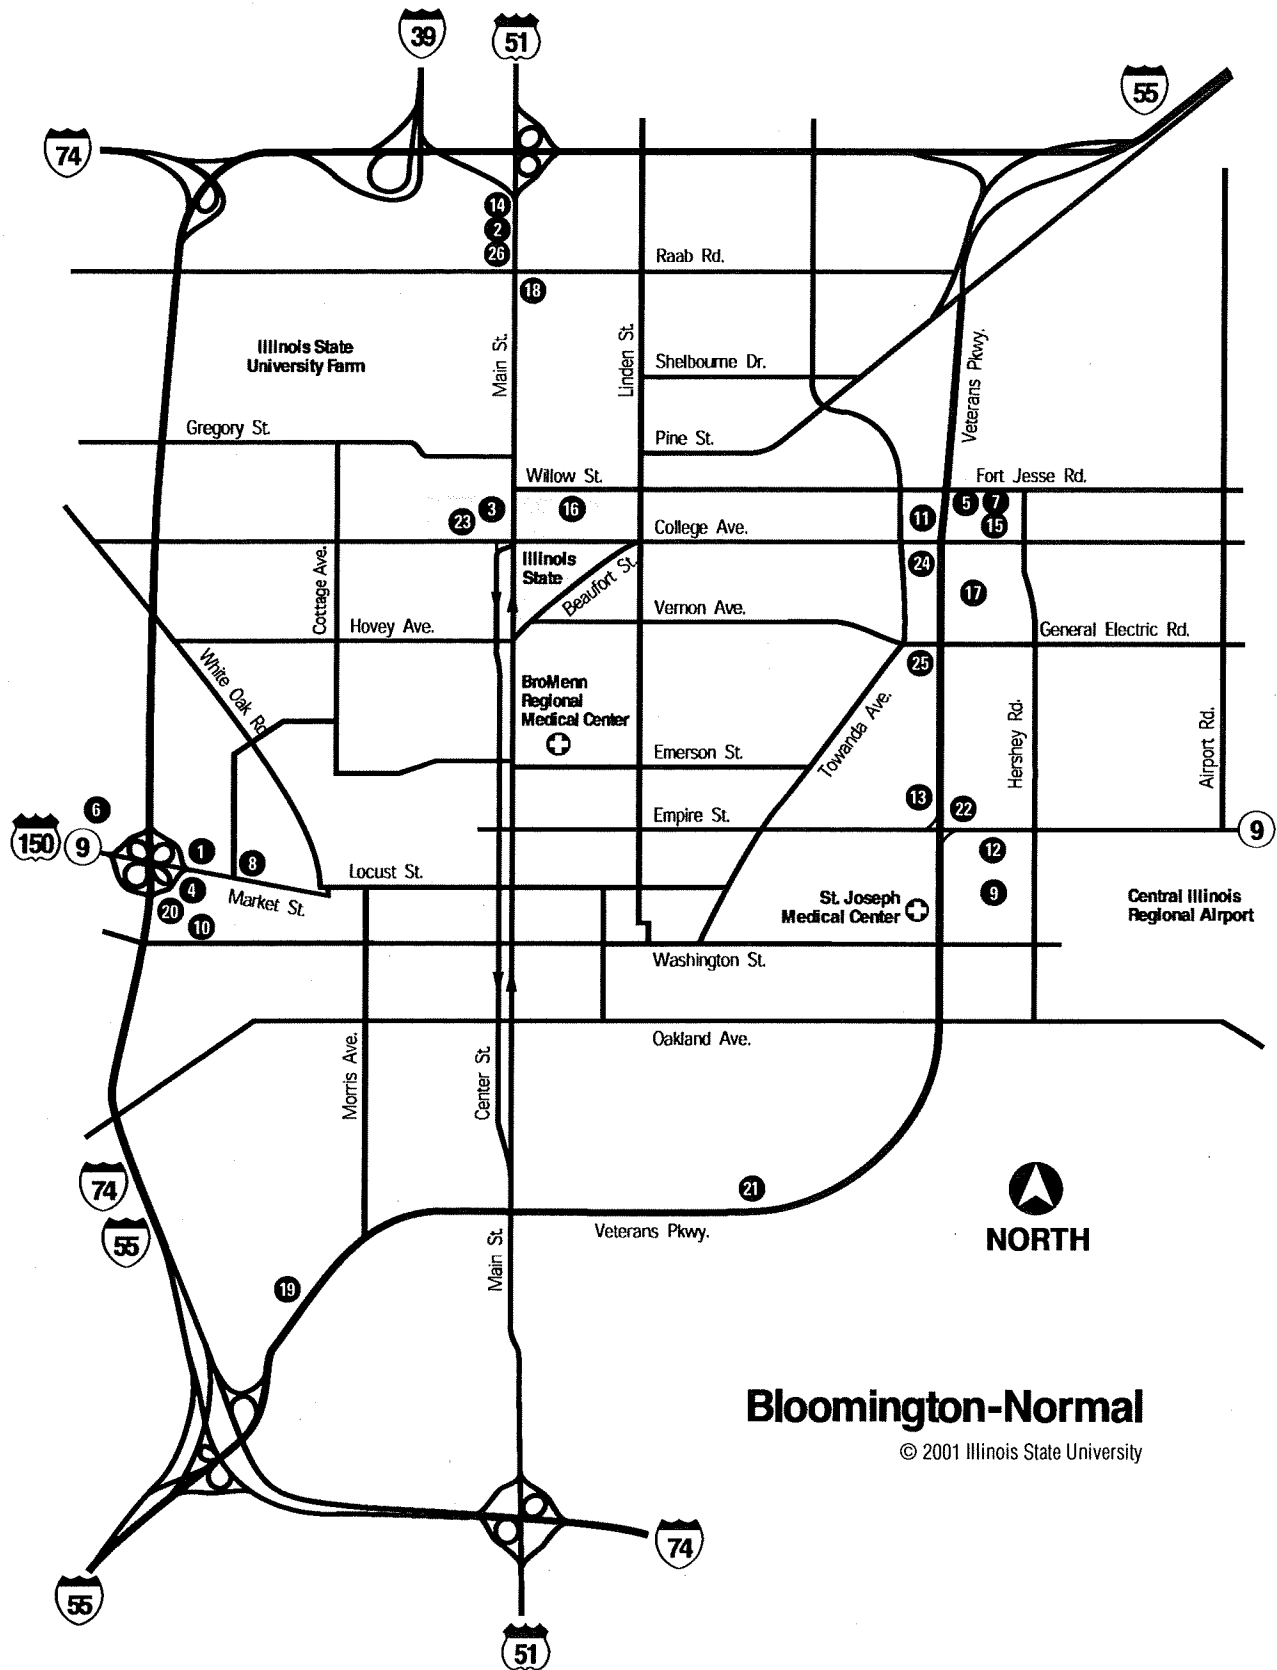

# ILLINOIS STATE UNIVERSITY

*Illinois' first public university*

Illinois State University is located in the center of Illinois in Bloomington-Normal where Interstates 74, 55, and 39 meet.

Driving to Campus:

From the North:

Take Interstate 55 to the Normal-Business 51 exit (#165). Turn left onto Business 51 (Main Street), go South about one mile to Locust Street (one block South of the intersection of Main and Willow Streets), turn left onto Locust, and drive two more blocks. The Bone Student Center and the visitor's parking lot will be on your right.

From the South:

Take Interstate 55 to the Normal-Business 51 exit (#165-A). Exit (right) and proceed South onto Business 51 (Main Street). Drive about one mile to Locust Street (one block South of the intersection of Main and Willow Streets), turn left onto Locust, and drive two more blocks. The Bone Student Center and the visitor's parking lot will be on your right.