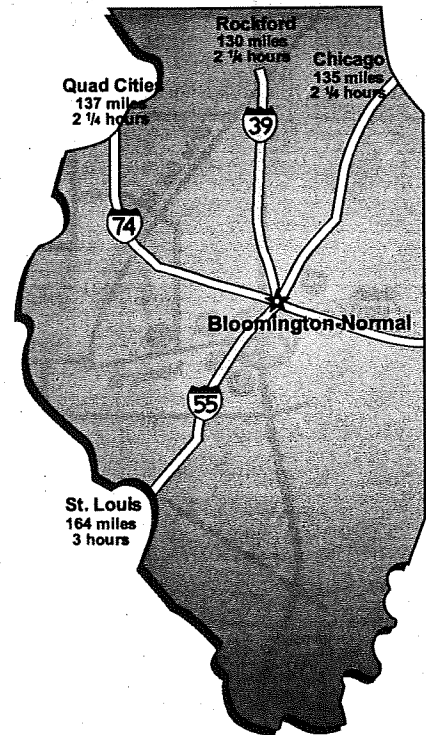

# ILLINOIS STATE UNIVERSITY

*Illinois' first public university*

Illinois State University is located in the center of Illinois in Bloomington-Normal where Interstates 74, 55, and 39 meet.

Driving to Campus:

From the North:

Take Interstate 55 to the Normal-Business 51 exit (#165). Turn left onto Business 51 (Main Street), go South about one mile to Locust Street (one block South of the intersection of Main and Willow Streets), turn left onto Locust, and drive two more blocks. The Bone Student Center and the visitor's parking lot will be on your right.

From the South:

Take Interstate 55 to the Normal-Business 51 exit (#165-A). Exit (right) and proceed South onto Business 51 (Main Street). Drive about one mile to Locust Street (one block South of the intersection of Main and Willow Streets), turn left onto Locust, and drive two more blocks. The Bone Student Center and the visitor's parking lot will be on your right.